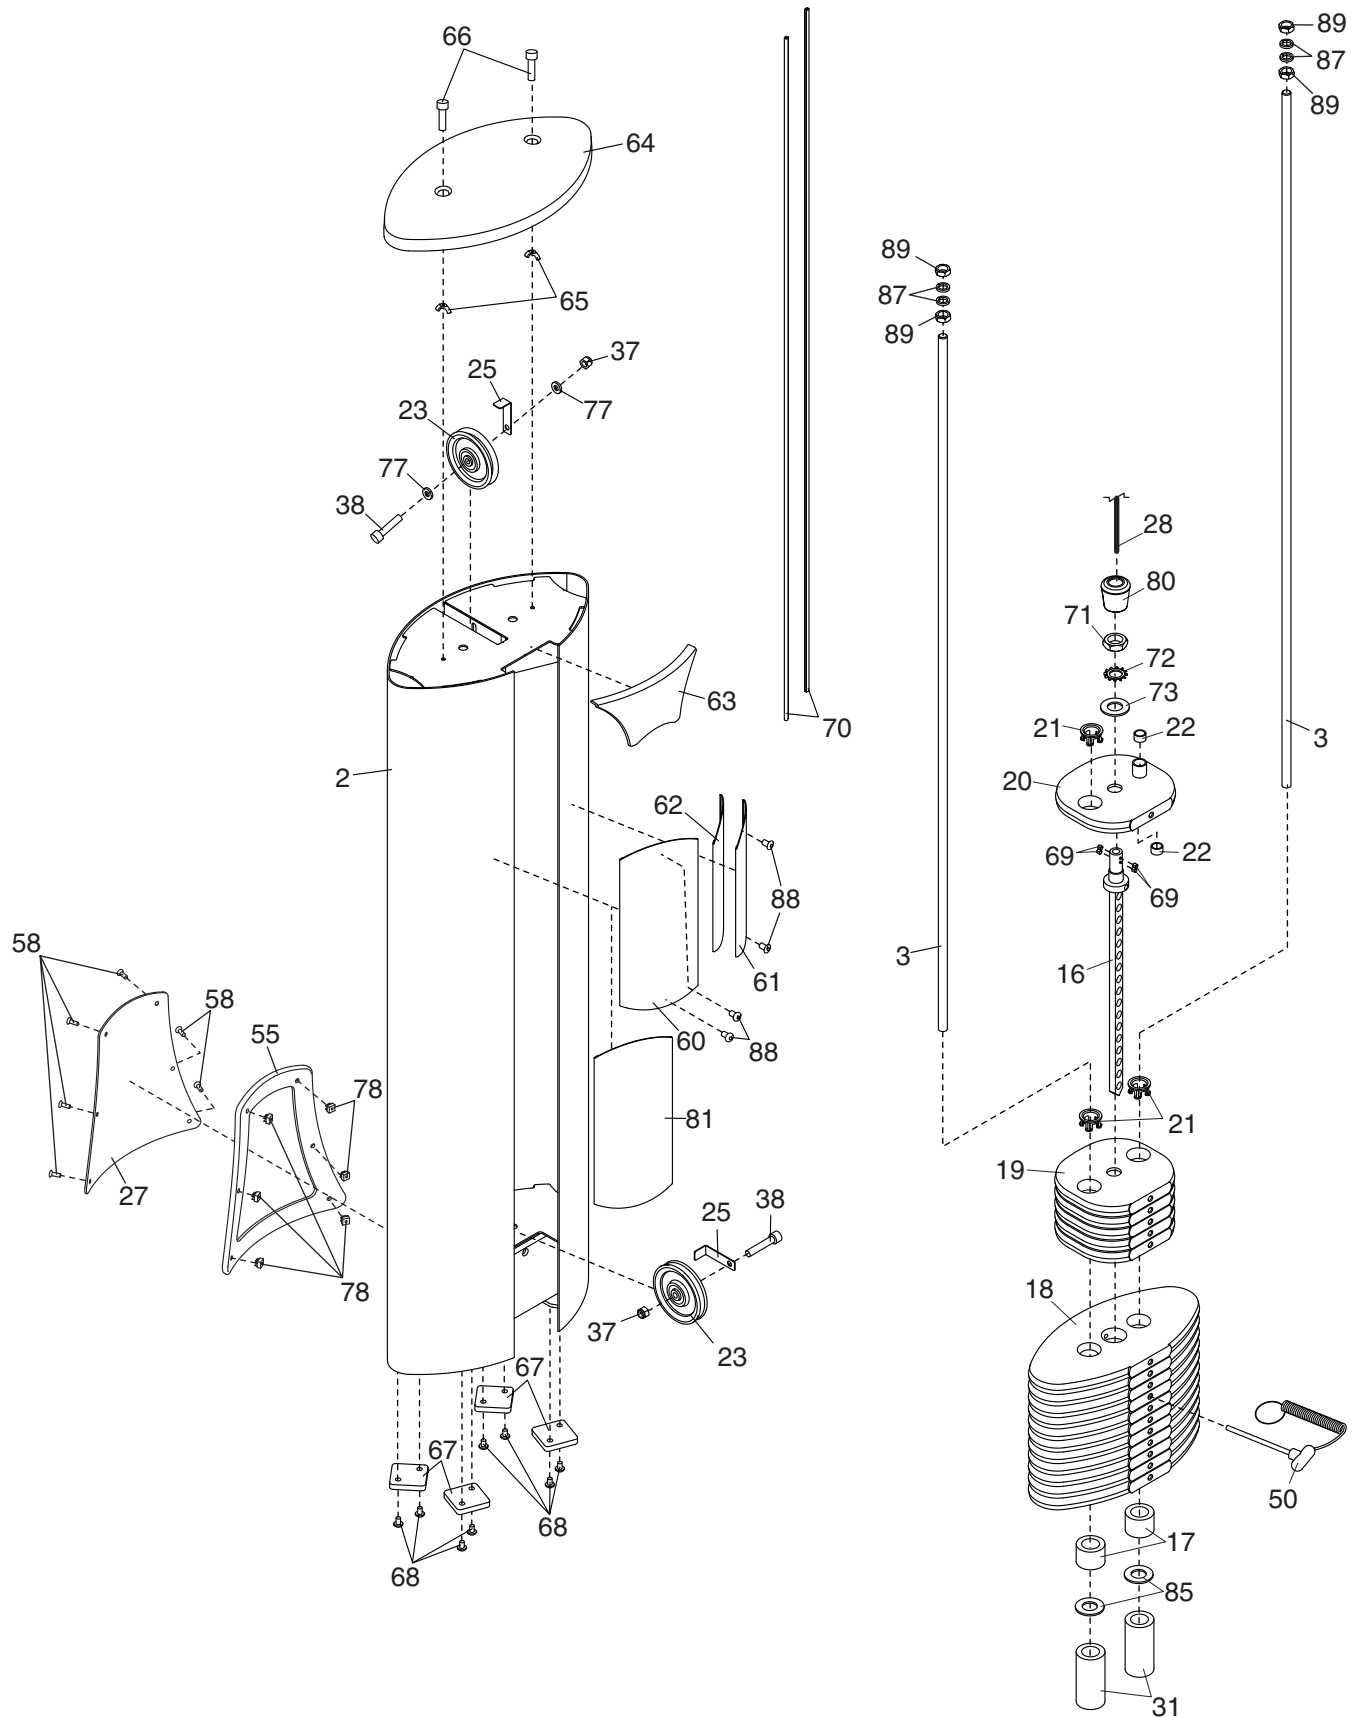

60	GZ30349	LONG PANEL	1
61	GZ1567	SHORT PANEL	1
62	GZ30347	SHORT PLATE FRAME	1
63	GZ3516	COVER	1
64	GZ3453	TOWER CAP	1
65	GZ1430	WINGNUT	2
66	174796	1/4" X 1" BUTTON BOLT	2
67	GZ1517	TOWER FOOT	4
68	GZ1012-07	3/8" X 1/2" BUTTON SCREW	12
69	GZ1673	SET SCREW	4
70	GZ1504	TRIM	2
71	GZ1418	ROD NUT	1
72	GZ1419	STAR WASHER	1
73	GZ1431	ROD WASHER	1
74	GZ1761	SMALL SET SCREW	12
75	GZ2339	PIVOT LEG BRACKET	1
76	GZ1012-16	5/16" X 5/8" BUTTON SCREW	6
77	GZ1069	3/8" SERRATED WASHER	4
78	GZ1735	1/4" CAGE NUT	6
79	GZ1599	3/8" X 3/4" YELLOW BOLT	1
80	GZ1353	COUPLER COVER	1
81	GZ1565	LONG PLATE FRAME	1
82	GZ1755	HANDGRIP CAP	2
83	GZ30218	ANCHOR STRAP	1
84	GZ1013-03	3/8"X 1" BOLT	2
85	GZ1679	3/4" WASHER	2
86	194353	1/2" HOLE PLUG	2
87	GZ1085	GUIDE ROD WASHER	4
88	GZ1021-01	RIVET	4
89	GZ1084	GUIDE ROD NUT	4
90	GZ1756	HANDGRIP RING	2
91	GZ1776	RUBBER ENDCAP	1
92	GZ3073-02	SHORT PIVOT ROD	1
93	GZ9428	YELLOW HANDGRIP CAP	1
94	GZ9429	YELLOW HANDGRIP PLUG	1
95	GZ5124-05	SEAT COVER	1
	0	NON-ILLUSTRATED PARTS	0
		WHAT PART IS NEEDED?	
#	GZ7408	USER'S MANUAL	1
#	GZ7408FR	USER'S MANUAL	1
#	GZ7408G	USER'S MANUAL	1
#	GZ7408IT	USER'S MANUAL	1
#	GZ7408SP	USER'S MANUAL	1
		WHAT PART IS NEEDED?	
#	GZ7003	DECAL, WARNING	1
#	GZ7003FR	DECAL, WARNING	1
#	GZ7003G	DECAL, WARNING	1
#	GZ7003IT	DECAL, WARNING	1
#	GZ7003SP	DECAL, WARNING	1
		WHAT PART IS NEEDED?	
#	GZ7026	DECAL, SELECTOR PIN INSRT	1
#	GZ7026FR	DECAL, SELECTOR PIN INSRT	1
#	GZ7026G	DECAL, SELECTOR PIN INSRT	1
#	GZ7026IT	DECAL, SELECTOR PIN INSRT	1
#	GZ7026SP	DECAL, SELECTOR PIN INSRT	1
		WHAT PART IS NEEDED?	
#	GZ7005	DECAL, MOVING PARTS	1
#	GZ7005FR	DECAL, MOVING PARTS	1
#	GZ7005G	DECAL, MOVING PARTS	1
#	GZ7005IT	DECAL, MOVING PARTS	1
#	GZ7005SP	DECAL, MOVING PARTS	1

EXPLODED DRAWING—Model No. GZFI8013.6

R1106A